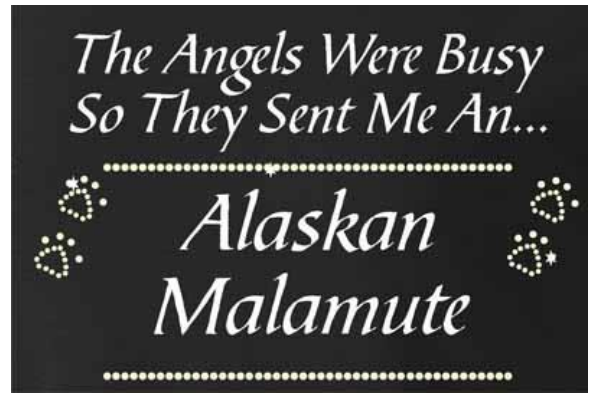

Alaskan Malamute Lettering #LLE0150

*American*

*Eskimo*

Center Front/Full Back

Not for T-Shirts & Hats

Approx. Size 9 1/2" X 8"

American Eskimo Silhouette Profile #LLE0151

**ALASKAN  
MALAMUTE**

Not for Hats

Approx. Size 9" X 3 1/2"

Genuine Malamute Lover #LLV0066

Left Shoulder Design

Approx. Size 5 " X 5"

Got Malamutes???

Back Left Shoulder Design

Not for Hats

Approx. Size 3 ½" X 4"

We DO!!!! #LLV0067

Center Front Design

Not for Hats

Approx. Size 9" X 6"

Angels Were Busy ... Alaskan Malamute #LLR0050