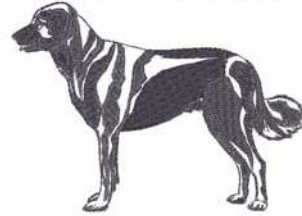

Your Text Here

Left Chest Embroidery
Approx. Size 4" X 3 1/2"

Anatolian Shepherd #dgc903

ANATOLIAN
SHEPHERD

Center Front/Full Back Embroidery
Not for T-Shirts & Hats

Approx. Size 10 1/2" X 4 1/2"

Anatolian Shepherd Lettering #LLE0190

Anatolian

Shepherd

Center Front/Full Back
Not for T-Shirts & Hats
Approx. Size 9 1/2" X 8"

Anatolian Shepherd Silhouette Profile #LLE0191

Anatolian Shepherd
Custom Lettering & Rhinestone Designs

Got
Anatolian
Shepherds???