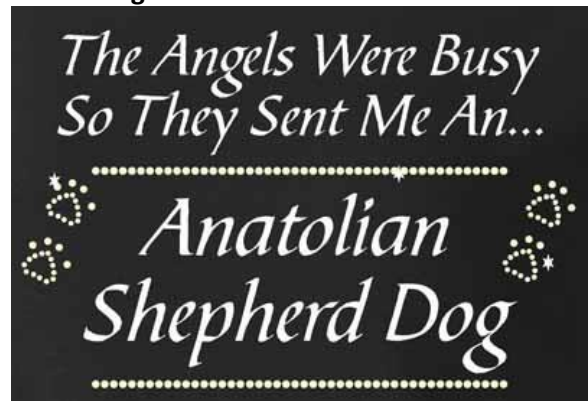

Left Shoulder Design

Approx. Size 5" X 5"
Got Anatolian Shepherds???

We DO!!!

Back Left Shoulder Design

Not for Hats

Approx. Size 3 1/2" X 4"
We DO!!!! #LLV0085

Custom Lettering & Rhinestone Center Front Design

Not for Hats

Approx. Size 9" X 6"

Angels Were Busy... Anatolian Shepherd Dog #LLR0070