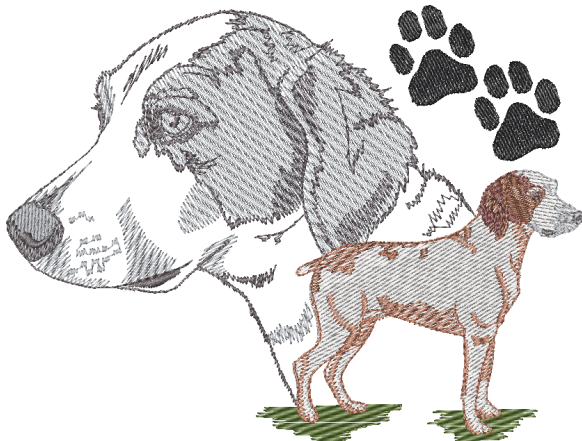

Left Chest Embroidery
Approx. Size 4" X 3 1/2"
Brittany Design #BT611

Center Front/Full Back Embroidery
Not for T-Shirts & Hats
Approx. Size 6 1/2" X 5"
Brittany Paw Prints #DG0848

Center Front/Full Back Embroidery
Not for T-Shirts & Hats
Approx. Size 5 1/2" X 5"
Brittany Spaniel #DG1009

Center Front/Full Back Embroidery
Not for T-Shirts & Hats
Approx. Size 10 1/2" X 2 1/2"
Brittany Lettering #LLE0440

Center Front/Full Back
Not for T-Shirts & Hats
Approx. Size 9 1/2" X 8"
Brittany Silhouette Profile #LLE0441

BRITTANY

Custom Lettering Center Front Design

Not for Hats

Approx. Size 9" X 3 1/2"

Brittany Arched #LLV0205

Brittany
Custom Lettering & Rhinestone Designs

PAW GENUINE PAW

OWNER PAW LOVER