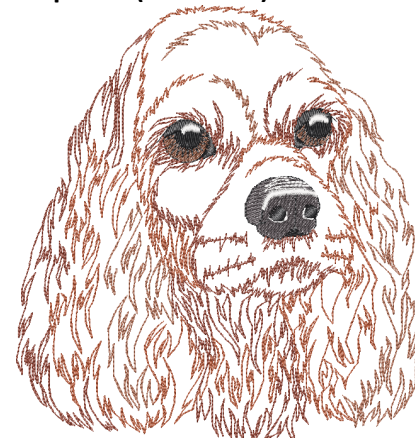

Center Front/Full Back Embroidery
Not for Hats
Approx. Size 5 1/4" X 4 3/4"
Graceful American Cocker
Docked Tail # K9820

Center Front/Full Back Embroidery
Not for Hats
Approx. Size 6 1/2" X 4 3/4"
Graceful English Cocker # L6294

Front/Full Back Embroidery
Not for T-Shirts & Hats
Approx. Size 6 1/2" X 5"
Cocker Spaniel #DG1017

COCKER SPANIEL

Center Front/Full Back Embroidery
Not for T-Shirts & Hats
Approx. Size 10 1/2" X 4 1/2"
Cocker Spaniel Lettering #LLE0590

Cocker Spaniel

Front/Full Back Embroidery
Not for T-Shirts & Hats
Approx. Size 8" X 7"
Cocker Spaniel (American) Profile #LLE0591

Front/Full Back Embroidery
Not for T-Shirts & Hats
Approx. Size 8" X 7"
Cocker Spaniel #DG0863

Front/Full Back Embroidery
Not for T-Shirts & Hats
Approx. Size 5" X 5 1/2"
Cocker Spaniel #DG0528

English Cocker Spaniel

Front/Full Back Embroidery
Not for T-Shirts & Hats
Approx. Size 8" X 7"
Cocker Spaniel (English) Profile #LLE0592