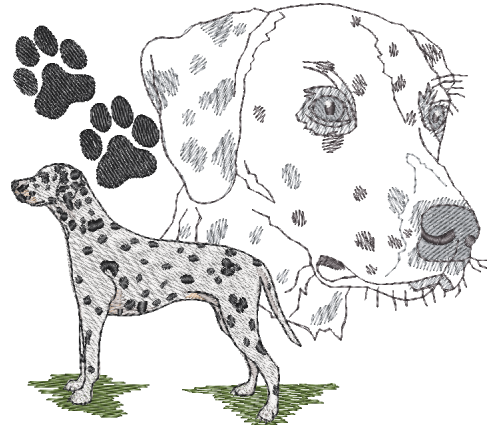

Left Chest Embroidery
Approx. Size 4" X 3 1/2"
Dalmatian #BT1748

Center Front Embroidery
Not for Hats
Approx. Size 6 3/4" X 4 1/4"
Dalmatian Graceful # F4731

Left Chest Embroidery
Approx. Size 2 1/2" X 3"
Dalmatian Standing Sketch
#LLE0672

Left Chest Embroidery
Approx. Size 4 3/4" X 4 1/4"
Dalmatian Laying Down Sketch
#LLE0673

Left Chest Embroidery
Approx. Size 3" X 3"
Dalmatian Setting Sketch
#LLE0674

Left Chest Embroidery
Approx. Size 5" X 5 3/4"
Dalmatian Head Sketch
#LLE0675

Center Front/Full Back Embroidery
Not for T-Shirts & Hats
Approx. Size 10 1/2" X 2 1/2"
Dalmatian Lettering #LLE0670

Front/Full Back Embroidery
Not for T-Shirts & Hats
Approx. Size 8" X 7"
Dalmatian Silhouette Profile #LLE0671

Center Front / Full Back
Not for Hats
Approx. Size 7 3/4" X 7 3/4"
Dalmatian Sketch # H7119

Center Front / Full Back
Not for Hats
Approx. Size 5 3/4" X 5"
Dalmatian # DG0865

Center Front Design
Not for Hats
Approx. Size 9" X 3 1/2"
Dalmatian Arched #LLV0325