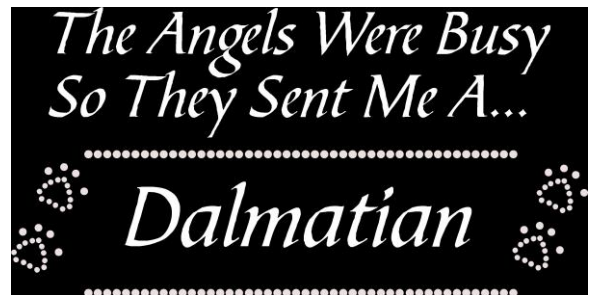

OWNER **LOVER**
Center Front Design
Not for Hats
Approx. Size 9" X 3 1/2"
Genuine Dalmatian Lover #LLV0326

Custom Lettering & Rhinestone Center Front Design
Not for Hats
Approx. Size 9" X 6"
Angels Were Busy... Dalmatian #4VR