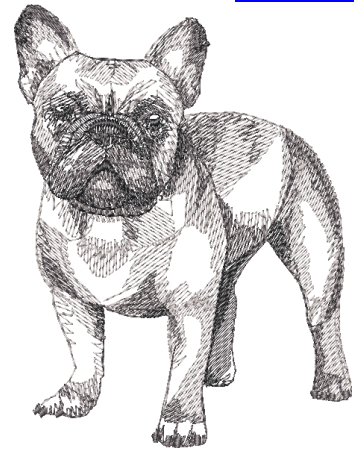

[Garment Choices](#)

French Bulldog  
Embroidery Designs

[Request Info](#)

Your Text Here

Left Chest Embroidery  
Approx. Size 4" X 3 1/2"  
French Bulldog #dcg496

Left Chest or Hat Embroidery  
Approx. Size 3" X 3 1/2"  
French Bulldog Standing 1  
#LLE0812

Center Front / Full Back Embroidery  
Approx. Size 3 1/2" X 4 1/2"  
French Bulldog Standing 2 #LLE0813

Center Front / Full Back  
Embroidery  
Approx. Size 4" X 5 1/4"  
French Bulldog Head #LLE0814

Center Front/Full Back Embroidery  
Not for T-Shirts & Hats  
Approx. Size 10 1/2" X 4 1/2"  
French Bulldog Lettering #LLE0810

Center Front/Full Back Embroidery  
Not for T-Shirts or Hats  
Approx. Size 5 3/4" X 7"  
French Bull Dog Silhouette Head # H9742

Center Front / Full Back Embroidery  
Not for Hats  
Approx. Size 6 ¾" X 7 ½"  
French Bulldog Sketch Embroidery # H9739