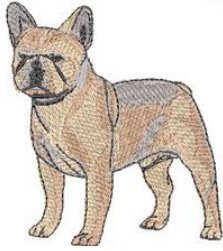

[Garment Choices](#)

French Bulldog  
Embroidery Designs

[Request Info](#)

Your Text Here

Left Chest Embroidery  
Approx. Size 4" X 3 1/2"  
French Bulldog #dcg496

Left Chest or Hat Embroidery  
Approx. Size 3" X 3 1/2"  
French Bulldog Standing 1  
#LLE0812

Center Front / Full Back Embroidery  
Approx. Size 3 1/2" X 4 1/2"  
French Bulldog Standing 2 #LLE0813

Center Front / Full Back  
Embroidery  
Approx. Size 4" X 5 1/4"  
French Bulldog Head #LLE0814

Center Front/Full Back Embroidery  
Not for T-Shirts & Hats  
Approx. Size 10 1/2" X 4 1/2"  
French Bulldog Lettering #LLE0810

Center Front/Full Back Embroidery  
Not for T-Shirts or Hats  
Approx. Size 5 3/4" X 7"  
French Bull Dog Silhouette Head # H9742

Center Front / Full Back Embroidery  
Not for Hats  
Approx. Size 6 ¾" X 7 ½"  
French Bulldog Sketch Embroidery # H9739