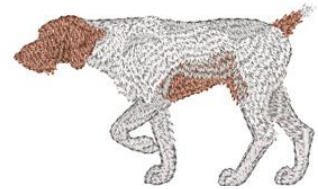

[Garment Choices](#)

German Pointer (Short Hair & Wire Hair)
Embroidery Designs

[Request Info](#)

Your Text Here

Left Chest Embroidery
Approx. Size 4" X 3 1/2"

German Wirehaired Design #dgc843

Your Text Here

Left Chest Embroidery
Approx. Size 4" X 3 1/2"

German Wirehaired Design #DG0349

Your Text Here

Left Chest Embroidery
Approx. Size 4" X 3 1/2"

German Wirehaired Design #DG0481

Your Text Here

Left Chest Embroidery
Approx. Size 4" X 3 1/2"

German Shorthaired Design #BT4016

Your Dog's Name

Left Chest Embroidery
Approx. Size 4" X 3 1/2"

German Shorthaired Design #DG0155

Center Front/Full Back Embroidery
Not for T-Shirts & Hats
Approx. Size 5 3/4" X 5"