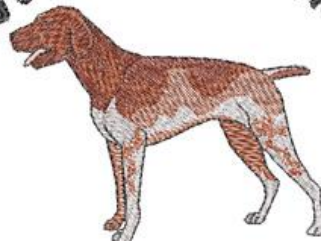

[Garment Choices](#)

German Pointer (Short Hair & Wire Hair)
Embroidery Designs

[Request Info](#)

Your Text Here

Left Chest Embroidery
Approx. Size 4" X 3 1/2"

German Wirehaired Design #dgc843

Your Text Here

Left Chest Embroidery
Approx. Size 4" X 3 1/2"

German Wirehaired Design #DG0349

Your Text Here

Left Chest Embroidery
Approx. Size 4" X 3 1/2"

German Wirehaired Design #DG0481

Your Text Here

Left Chest Embroidery
Approx. Size 4" X 3 1/2"

German Shorthaired Design #BT4016

Your Dog's Name

Left Chest Embroidery
Approx. Size 4" X 3 1/2"

German Shorthaired Design #DG0155

Center Front/Full Back Embroidery
Not for T-Shirts & Hats
Approx. Size 5 3/4" X 5"

German Shorthair #DG0852

Center Front/Full Back Embroidery

Not for T-Shirts & Hats

Approx. Size 10 1/2" X 4 1/2"

German Short Hair Lettering #LLE0820

Center Front/Full Back Embroidery

Not for T-Shirts & Hats