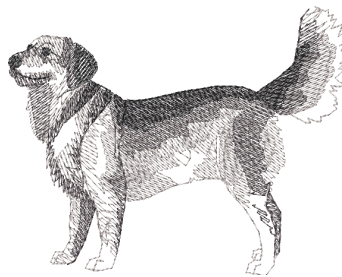

Left Chest or Hat Embroidery
Approx. Size 4 1/2" X 3 1/2"
Golden Ret Sketch Standing
#LLE0852