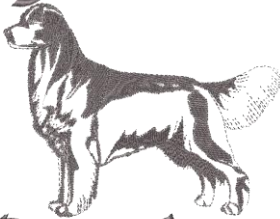

# GOLDEN RETRIEVER

Center Front/Full Back Embroidery

Not for T-Shirts & Hats

Approx. Size 10 ½" X 4½"

Golden Retriever Lettering #LLE0850

Center Front / Full Back

Not for Hats

Approx. Size 7 ¾" X 6 ¾"

Golden Labrador Sketch # G5328

*Golden*

*Retriever*

Center Front/Full Back Embroidery

Not for T-Shirts & Hats

Approx. Size 8 X 7"

Golden Retriever Silhouette Profile #LLE0851

Center Front Embroidery