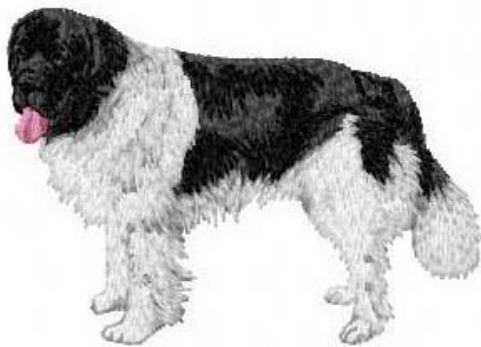

[Garment Choices](#)

Left Chest Embroidery
Approx. Size 4" X 3 ½"
Landseer Design #BT3118

Left Chest Embroidery
Approx. Size 4" X 3 ½"
Landseer Design #DG0355

[Request Info](#)

Left Chest Embroidery
Approx. Size 1.86" X 2.37"
Landseer Design #LAND1

Left Chest Embroidery
Approx. Size 3.33" X 2.37"
Landseer Design #dm596

Center Front/Full Back Embroidery
Not for T-Shirts & Hats
Approx. Size 10 ½" X 2 ½"
Landseer Lettering #LLE1100

Center Front/Full Back Embroidery
Not for T-Shirts & Hats
Approx. Size 14 ¼" X 4 ¼"
Landseer Shaded Lettering #LLE1101

Center Front/Full Back Applique
Not for T-Shirts & Hats
Approx. Size 7" X 5 ¾"
Landseer Applique Letter #LLE1102

Center Front/Full Back Embroidery
Not for T-Shirts & Hats
Approx. Size 15" X 5"
Landseer Reverse/Glitter Flake Applique #LLE1103

Center Front/Full Back Embroidery
Not for T-Shirts & Hats
Approx. Size 10 ½" X 2 ½"
Landseer/Boat #LLE1104