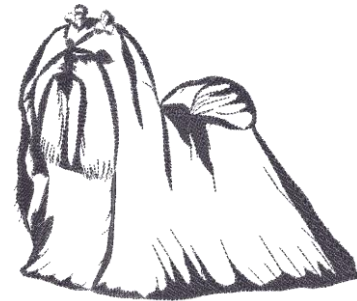

[Garment Choices](#)

Maltese
Embroidery Designs

[Request Info](#)

Left Chest Embroidery
Approx. Size 4" X 3 1/2"
Maltese Design #BT2308

Center Front/Full Back Embroidery
Not for T-Shirts & Hats
Approx. Size 10 1/2" X 2 1/2"
Maltese Lettering #LLE1140

Maltese

Center Front/Full Back Embroidery
Not for T-Shirts & Hats
Approx. Size 8" X 7"
Maltese Silhouette Profile #LLE1141

Maltese
Custom Lettering Rhinestone Designs

Center Front Design
Not for Hats
Approx. Size 9" X 3 1/2"
Maltese Arched #LLV0525

🐾 GENUINE 🐾

OWNER 🐾 LOVER

Center Front Design
Not for Hats
Approx. Size 9" X 4"
Genuine Maltese Lover #LLV0526

Left Shoulder Design

Approx. Size 5" X 5"
Got Maltese???

Back Left Shoulder Design
Not for Hats