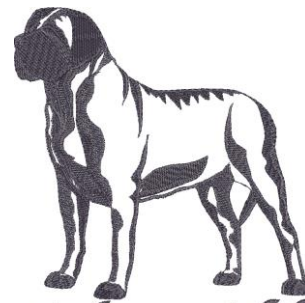

[Garment Choices](#)

Mastiff  
Embroidery Designs

[Request Info](#)

Your Text Here

Left Chest Embroidery  
Approx. Size 4" X 3 1/2"  
Mastiff Design #dgc951

Center Front/Full Back Embroidery  
Not for T-Shirts & Hats  
Approx. Size 10 1/2" X 2 1/2"  
Mastiff Lettering #LLE1160

Mastiff

Center Front/Full Back Embroidery  
Not for T-Shirts & Hats  
Approx. Size 8" X 7"  
Mastiff Silhouette Profile #LLE1161

Mastiff

Custom Lettering Rhinestone Designs

MASTIFF

Center Front Design  
Not for Hats  
Approx. Size 9" X 3 1/2"  
Mastiff Arched #LLV0535

GENUINE

OWNER LOVER  
Center Front Design  
Not for Hats  
Approx. Size 9" X 4"  
Genuine Mastiff Lover #LLV0536

Left Shoulder Design

Approx. Size 5" X 5"  
Got Mastiffs???

Back Left Shoulder Design  
Not for Hats