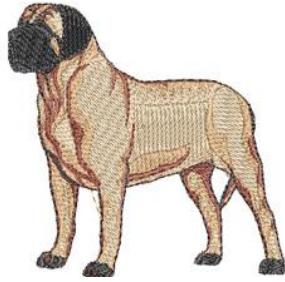

[Garment Choices](#)

Mastiff  
Embroidery Designs

[Request Info](#)

Your Text Here

Left Chest Embroidery  
Approx. Size 4" X 3 1/2"  
Mastiff Design #dgc951

Center Front/Full Back Embroidery  
Not for T-Shirts & Hats  
Approx. Size 10 1/2" X 2 1/2"  
Mastiff Lettering #LLE1160

Mastiff

Center Front/Full Back Embroidery  
Not for T-Shirts & Hats  
Approx. Size 8" X 7"  
Mastiff Silhouette Profile #LLE1161

Mastiff

Custom Lettering Rhinestone Designs

MASTIFF

Center Front Design  
Not for Hats  
Approx. Size 9" X 3 1/2"  
Mastiff Arched #LLV0535

GENUINE

OWNER LOVER  
Center Front Design  
Not for Hats  
Approx. Size 9" X 4"  
Genuine Mastiff Lover #LLV0536

Left Shoulder Design

Approx. Size 5" X 5"  
Got Mastiffs???

Back Left Shoulder Design  
Not for Hats