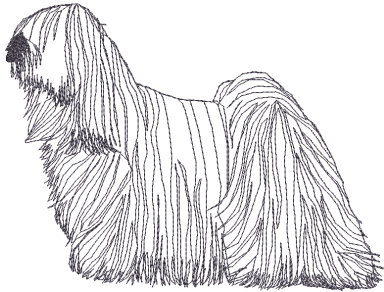

Puli  
Embroidery Designs

[Garment Choices](#)

[Request Info](#)

*Your Text Here*

Left Chest Embroidery  
Approx. Size 4" X 3 ½"  
Puli Dog Design #dgc298

Center Front/Full Back Embroidery  
Not for T-Shirts & Hats  
Approx. Size 10 ½" X 2½"  
Puli Black Dog Lettering #LLE1360

Center Front/Full Back Embroidery  
Not for T-Shirts & Hats  
Approx. Size 10 ½" X 2½"  
Puli White Dog Lettering #LLE1361

*Puli*

Center Front/Full Back Embroidery  
Not for T-Shirts & Hats  
Approx. Size 8" X 7"  
Puli Silhouette Profile #LLE1362