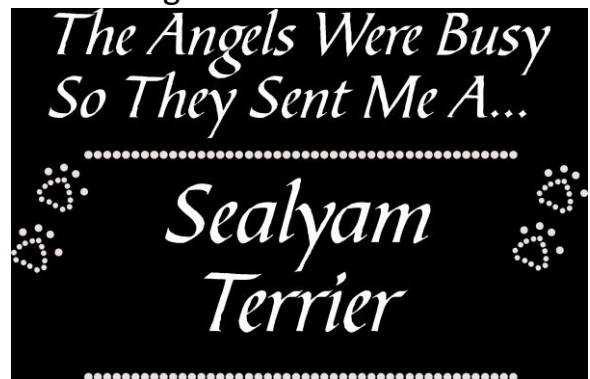

*Got Sealyham  
Terriers???*

Left Shoulder Design

Approx. Size 5" X 5"

Got Sealyham Terriers???

#LLV0685

*We DO!!!*

Back Left Shoulder Design

Not for Hats

Approx. Size 3 1/2" X 4"

We DO!!!

Center Front Design

Not for Hats

Approx. Size 9" X 6"

Angels Were Busy ... Sealyham Terrier #LLR0625