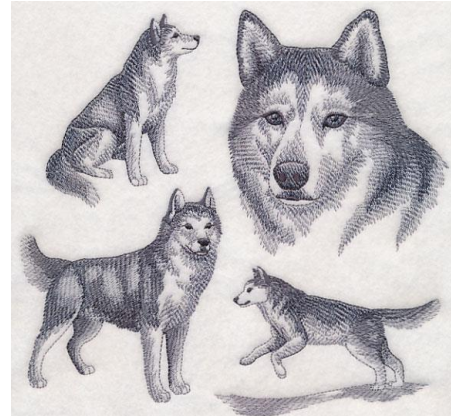

Left Chest Embroidery
Approx. Size 4" X 3 1/2"
Siberian Husky Design #BT2305

Left Chest Embroidery
Approx. Size 4" X 3 1/2"
Siberian Husky Design #DG0279

Center Front/Full Back Embroidery
Not for T-Shirts & Hats
Approx. Size 6 3/4" X 5"
Siberian Husky #DG1015

Center Front/Full Back Embroidery
Not for T-Shirts & Hats
Approx. Size 5 3/4" X 5"
Siberian Husky #DG0854

Center Front/Full Back Embroidery
Not for T-Shirts & Hats
Approx. Size 5 1/2" X 4 3/4"
Siberian Husky Graceful #F4725

Center Front/Full Back Embroidery
Not for T-Shirts & Hats
Approx. Size 5 3/4" X 6 3/4"
Siberian Husky Silhouette #M8365

Center Front/Full Back Embroidery
Not for T-Shirts & Hats
Approx. Size 10 1/2" X 2 1/2"
Siberian Husky Lettering #LLE1510

Center Front/Full Back Embroidery
Not for T-Shirts & Hats
Approx. Size 7 3/4" X 7 1/2"
Siberian Husky Sketch #M8361

Siberian

Husky

Center Front/Full Back Embroidery
Not for T-Shirts & Hats
Approx. Size 8" X 7"
Siberian Husky Silhouette Profile #LLE1511