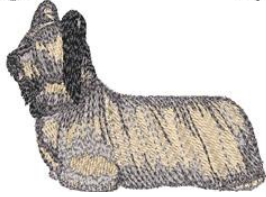

Your Text Here

Left Chest Embroidery
Approx. Size 4" X 3 1/2"

Skye Terrier Design #dcg162

Center Front/Full Back Embroidery

Not for T-Shirts & Hats

Approx. Size 10 1/2" X 4 1/2"

Skye Terrier Lettering #LLE1530

Terrier

Center Front/Full Back Embroidery

Not for T-Shirts & Hats

Approx. Size 8" X 7"

Skye Terrier Silhouette Profile #LLE1531

Skye Terrier Dog

Custom Lettering Rhinestone Designs

Left Shoulder Design