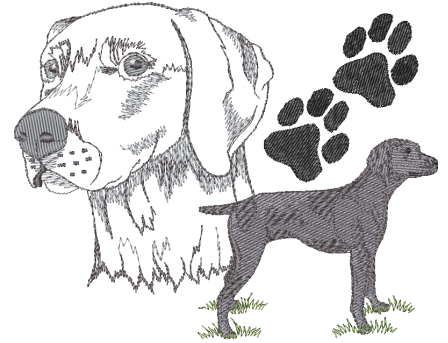

[Garment Choices](#)

Weimaraner
Embroidery Designs

[Request Info](#)

Left Chest Embroidery
Approx. Size 4" X 3 1/2"
Weimaraner #BT2374

Left Chest Embroidery
Approx. Size 4" X 3 1/2"
Weimaraner #DG0463

Center Front/Full Back Embroidery
Not for T-Shirts & Hats
Approx. Size 6 1/4" X 5"
Weimaraner #DG1855

Center Front/Full Back Embroidery
Not for T-Shirts & Hats
Approx. Size 10 1/2" X 2 1/2"
Weimaraner Lettering #LLE1600

Center Front/Full Back Embroidery
Not for T-Shirts & Hats
Approx. Size 8" X 7"
Weimaraner Silhouette Profile #LLE1601

Center Front / Full Back
Not for Hats
Approx. Size 7 1/2" X 7"
Weimaraner Sketch # K4497

Center Front / Full Back Embroidery Design
Not for Hats
Approx. Size 7 1/2" X 6 3/4"
Weimaraner Silhouette # K4383

OWNER PAW LOVER

Center Front Design

Not for Hats

Approx. Size 9" X 4"

Genuine Weimaraner Lover #LLV0751

Got Weimaraners???

Left Shoulder Design

Approx. Size 5" X 5"