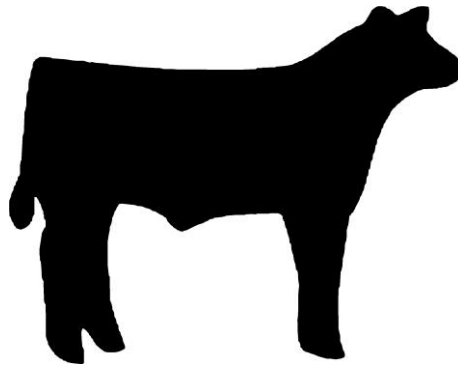

Murray Grey

Embroidery Designs

[Request Info](#)

[Garment Choices](#)

Your Farm Name

Left Chest or Hat Embroidery
Approx. Size 4" X 3 1/2"
Murray Grey #LLE3120

MURRAY
GREY

Center Front/Full back Embroidery
Approx. Size 10 1/2" X 4 1/2"
Murray Grey Lettering #LLE3121

Heat Press Transfer & Rhinestone Designs

Your Text Here

Beef Cow Head #LLV0001
Left Chest Custom Lettering
Approx. Size 4" X 3 1/2"
Beef Cow Head #LLV3000

Show Steer #LLV0002
Left Chest Custom Lettering
Approx. Size 4" X 3 1/2"
Show Steer #LLV3001

1 Color Rhinestone Design
Approx. Size 4" X 3"
Show Steer Outline #LLR3000

1-Color Rhinestone Full Front Design
Not for Hats
Approx. Size 5" X 7"
Show Steer Fat Butt #LLR3001

Show Steer
2-Color Rhinestone Full Front Design
Not for Hats
Approx. Size 7" X 5"
Show Steer #LLR3002

3 color Full Front Design
Not for Hats
Approx. Size 11" X 3"
Peace Love Beef Heifer
#LLR3003