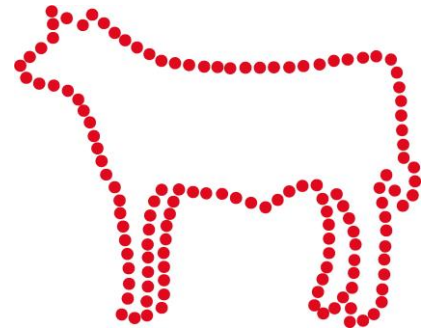

Murray Grey

Embroidery Designs

[Request Info](#)

[Garment Choices](#)

Your Farm Name

Left Chest or Hat Embroidery
Approx. Size 4" X 3 1/2"
Murray Grey #LLE3120

MURRAY
GREY

Center Front/Full back Embroidery
Approx. Size 10 1/2" X 4 1/2"
Murray Grey Lettering #LLE3121

Heat Press Transfer & Rhinestone Designs

Your Text Here

Beef Cow Head #LLV0001
Left Chest Custom Lettering
Approx. Size 4" X 3 1/2"
Beef Cow Head #LLV3000

Show Steer #LLV0002
Left Chest Custom Lettering
Approx. Size 4" X 3 1/2"
Show Steer #LLV3001

1 Color Rhinestone Design
Approx. Size 4" X 3"
Show Steer Outline #LLR3000

1-Color Rhinestone Full Front Design
Not for Hats
Approx. Size 5" X 7"
Show Steer Fat Butt #LLR3001

Show Steer
2-Color Rhinestone Full Front Design
Not for Hats
Approx. Size 7" X 5"
Show Steer #LLR3002

3 color Full Front Design
Not for Hats
Approx. Size 11" X 3"
Peace Love Beef Heifer
#LLR3003