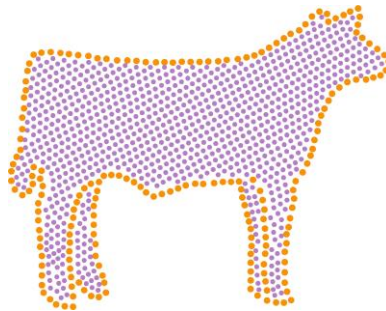

Murray Grey

Embroidery Designs

[Request Info](#)

[Garment Choices](#)

Your Farm Name

Left Chest or Hat Embroidery
Approx. Size 4" X 3 1/2"
Murray Grey #LLE3120

MURRAY
GREY

Center Front/Full back Embroidery
Approx. Size 10 1/2" X 4 1/2"
Murray Grey Lettering #LLE3121

Heat Press Transfer & Rhinestone Designs

Your Text Here

Beef Cow Head #LLV0001
Left Chest Custom Lettering
Approx. Size 4" X 3 1/2"
Beef Cow Head #LLV3000

Show Steer #LLV0002
Left Chest Custom Lettering
Approx. Size 4" X 3 1/2"
Show Steer #LLV3001

1 Color Rhinestone Design
Approx. Size 4" X 3"
Show Steer Outline #LLR3000

1-Color Rhinestone Full Front Design
Not for Hats
Approx. Size 5" X 7"
Show Steer Fat Butt #LLR3001

Show Steer
2-Color Rhinestone Full Front Design
Not for Hats
Approx. Size 7" X 5"
Show Steer #LLR3002

3 color Full Front Design
Not for Hats
Approx. Size 11" X 3"
Peace Love Beef Heifer
#LLR3003