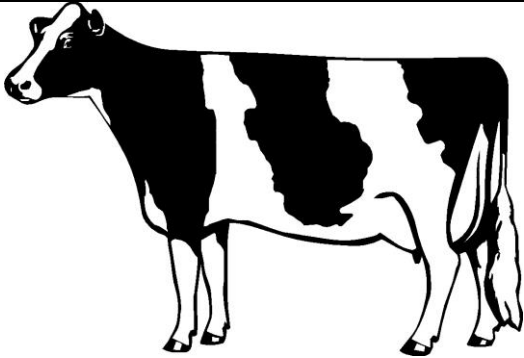

Heat Press Transfer & Rhinestone Designs

Custom Lettering
Left Chest/name or Full Back/Name