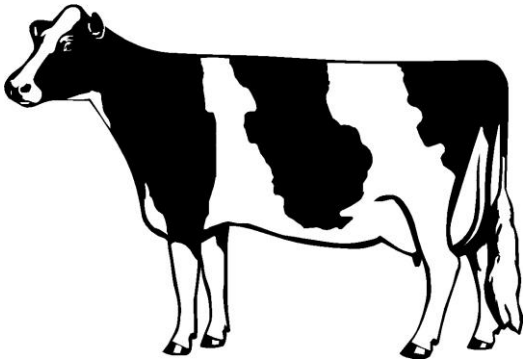

Custom Lettering
Left Chest/name or Full Back/Name