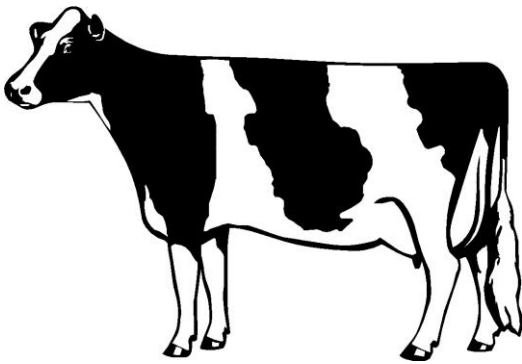

Custom Lettering
Left Chest/name or Full Back/Name