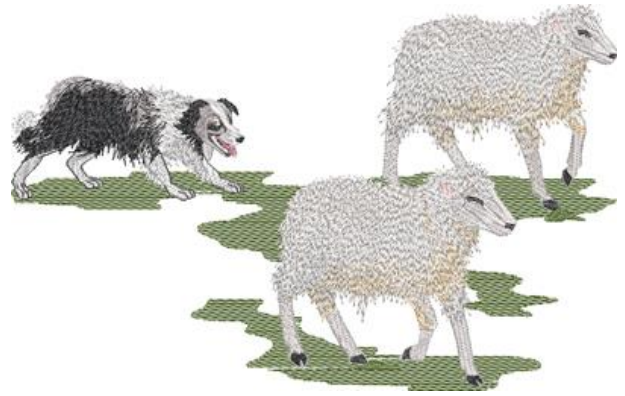

Left Chest Embroidery
Approx. Size 4" X 3 ½"
Herding Paw Prints #LLE0050

Left Chest Embroidery
Approx. Size 3 ½" X 3 ½"
Herding Rainbow Heart #LLE0051

Center Front/Full Back Embroidery
Not for T-Shirts & Hats
Approx. Size 12" X 6 ¾"
Herding Paw Print Walk #LLE0052

Center Front/Full Back Embroidery
Not for T-Shirts & Hats
Approx. Size 9" X 5 ¾"
Border Collie Herding #DG0330