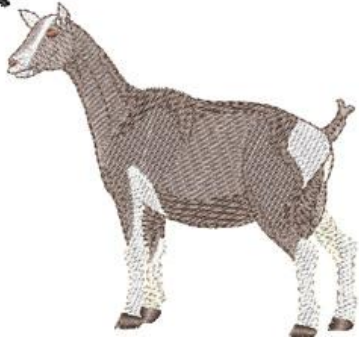

Toggenburg Dairy Goat  
Embroidery Designs

[Request Info](#)

[Garment Choices](#)

Your Text Here

Left Chest Embroidery  
Approx. Size 4" X 3 1/2"  
Toggenburg #HR0915

Center Front/Full Back Embroidery  
Approx. Size 10 1/2" X 4 1/2"  
Toggenburg Lettering #LLE3310

Heat Press Transfer & Rhinestone Designs

Custom Lettering Center Front/Full  
Back Design  
Approx. Size 8" X 5"  
If this Shirt is Dirty..... #LLV3022

3 Color Center Front/Full Back Rhinestone Design  
Approx. Size 11" X 3"  
Peace Love Dairy Goat #LLR3040