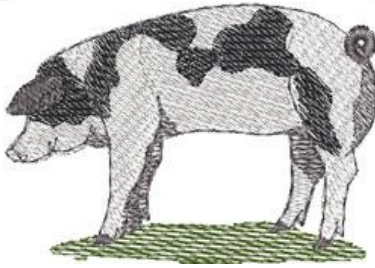

[Garment Choices](#)

Spotted Poland  
Embroidery Designs

[Request Info](#)

Your Farm Name

Left Chest Embroidery  
Approx. Size 4" X 3 1/2"  
Spotted Poland #HR0521

SPOTTED  
POLAND

Center Front/Full Back Embroidery  
Approx. Size 10 1/2" X 4 1/2"  
Spotted Poland Lettering #LLE3440